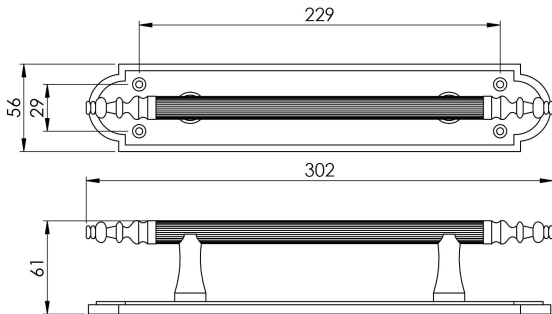

Chesham Pull Handle

DL611

An ornate pull handle on a backplate. Reminiscent of a bygone era. The straight handle has fine lines running its length providing an eminently good grip. Finials top and bottom add a nice flair.