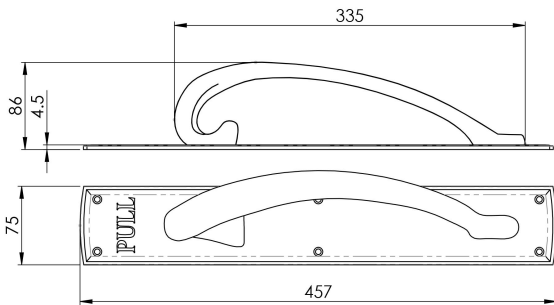

Engraved Large Pull Handle

PF10

Large pull handle, Right or Left hand options, on an engraved pull backplate. An imposing offset sweeping pull handle mounted onto a large backplate with the engraved pull title clearly shown at the top. This substantial pull handle is ideal for heavy rigorous use in public buildings, pubs, restaurants or similar. These pull handles are handed.