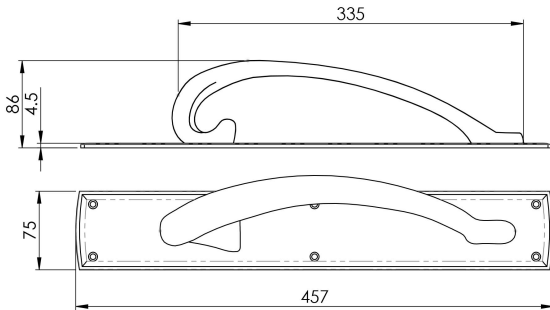

Large Pull Handle

PF100

Large pull handle, in Right or Left hand options, on a plain backplate. An imposing offset sweeping pull handle mounted onto a large backplate. This substantial pull handle is ideal for heavy rigorous use in public buildings, pubs, restaurants or similar. These pull handles are handed.