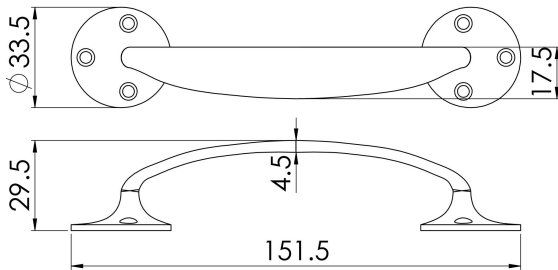

Bow Handle

AA36CP

A cast one piece curved handle blending into rounded roses. Three anchor points on each rose for a secure fixing. A classic face-fixed pull handle with sweeping bow pull making it perfect for use in commercial settings as well as residential.