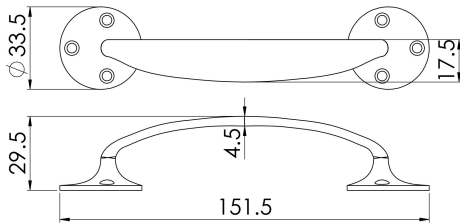

Bow Handle

AA36

A cast one piece curved handle blending into rounded roses. Three anchor points on each rose for a secure fixing. A classic face-fixed pull handle with sweeping bow pull making it perfect for use in commercial settings as well as residential.