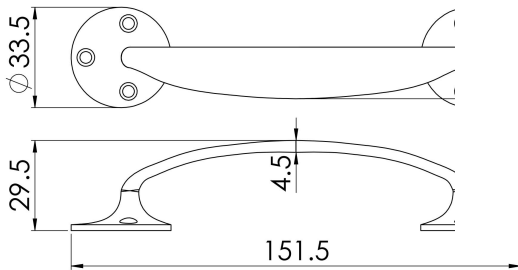

## Bow Handle

AA36SC

A cast one piece curved handle blending into rounded roses. Three anchor points on each rose for a secure fixing. A classic face-fixed pull handle with sweeping bow pull making it perfect for use in commercial settings as well as residential.