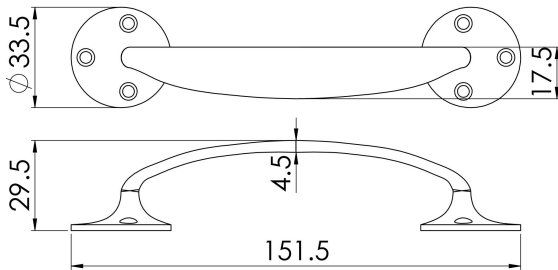

Bow Handle

AA36 Range

A cast one piece curved handle blending into rounded roses. Long version. Three anchor points on each rose for a secure fixing. A classic face-fixed pull handle with sweeping bow pull making it perfect for use in commercial settings as well as residential.