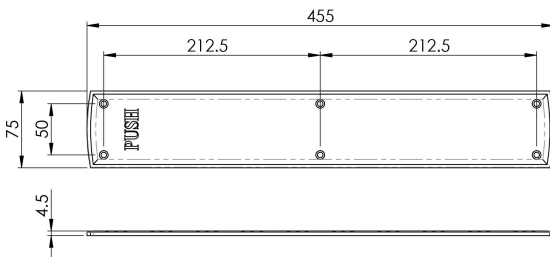

## Engraved Push Plate

PF105E

An imposing and luxuriant engraved push plate ideal for heavy rigorous use in public buildings, pubs, restaurants or similar. Matching pull handles are also available. Suitable for domestic and commercial use.