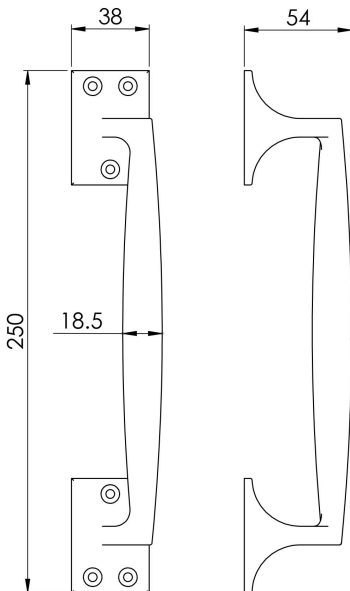

Pub Style Pull Handle

AA92 Range

A cast one piece pub style pull handle blending into square roses. The handle is slender at each end with a broader middle allowing for a comfortable ergonomic grip. The square roses have an elevated angular platform giving this a more detailed and pleasing appearance than standard. It is suitable for a range of applications in commercial settings.