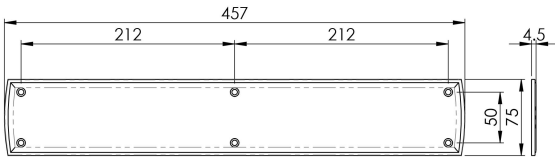

## Large Push Plate

PF102

An imposing and luxuriant push plate ideal for heavy rigorous use in public buildings, pubs, restaurants or similar. Matching pull handles are also available. Suitable for domestic and commercial use.