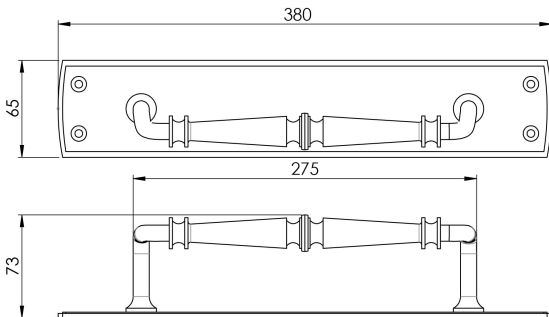

## Ornate Pull Handle

### PF106 Range

A smart ornate pull handle mounted onto a large backplate. This decorative pull handle is cranked slightly and can be used left or right handed. The handing is simply reversed by turning the product upside down. A sturdy pull handle on a stepped rectangular backplate which has a gentle curve at the top and bottom.