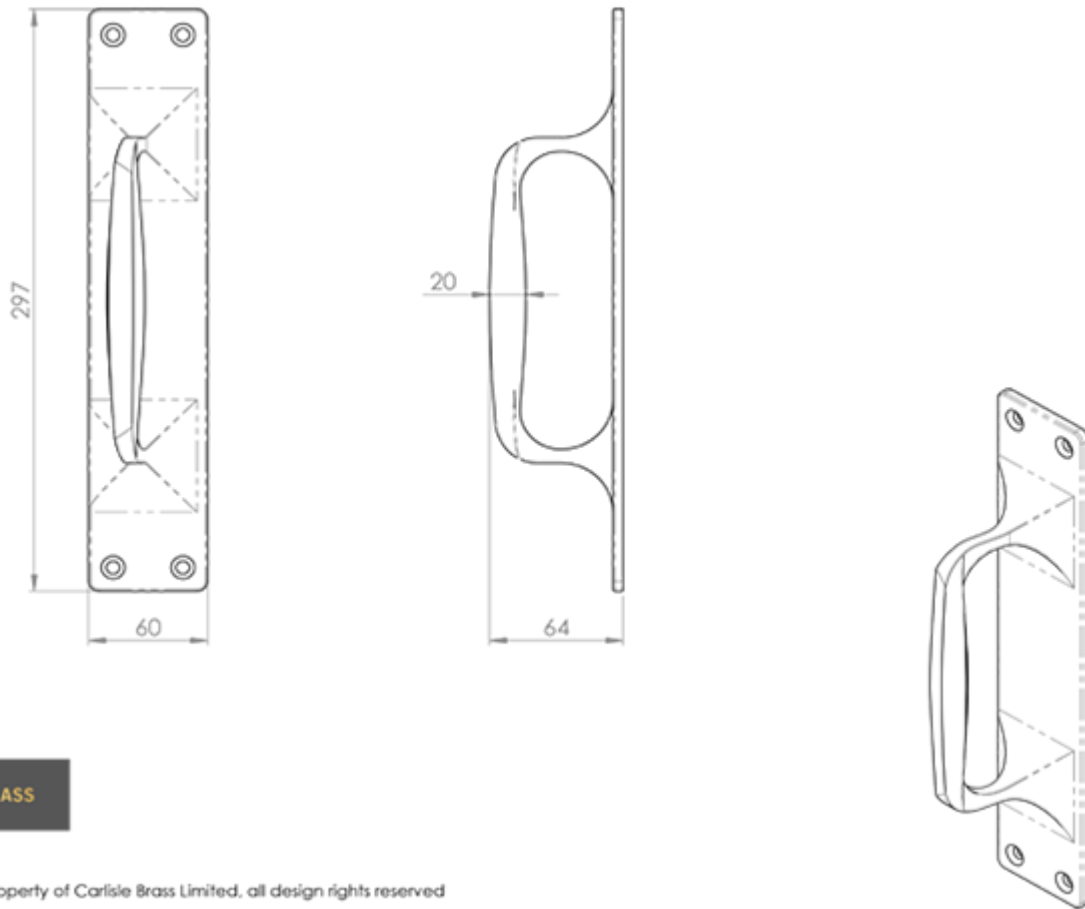

Cast Pull Handle

Product Images

Description

A cast one piece pub style pull handle on backplate. The handle is slender at each end with a broader middle allowing for a comfortable ergonomic grip.

It is suitable for a range of applications in commercial settings.

Technical Details

© CARLISLE BRASS

AA95

This drawing is the property of Carlisle Brass Limited, all design rights reserved

Specification

Additional Information

SKU	AA95
Brands	Carlisle Brass
Finishes	Polished Brass
Sizes	295mm x 58mm Backplate, 170mm Handle, 65mm Projection
Technical	4
Line Drawings	AA95.pdf