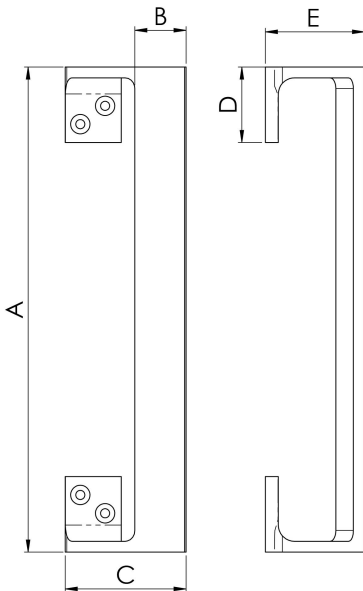

Cranked Pull Handle

AA90 Range

A robust cranked pull handle, with an oval grip. The handing is simply reversed by turning the product upside down. A classic pub style shape, making it perfect for this kind of use or in other commercial settings. Available in 2 sizes.