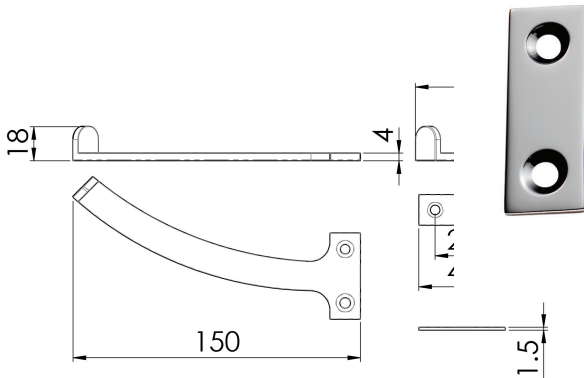

Quadrant Arm Stay (Pair)

DK7 Range

The Quadrant arm window stay is generally used to restrict the opening of bottom hung fan light or casement windows. When fitted the quadrant stays will only allow the window to open a fixed safe distance. Usually they are fitted in pairs, mainly used for bottom hung casement windows, supporting the casement as it falls inwards. Comes with a 10 year mechanical guarantee.