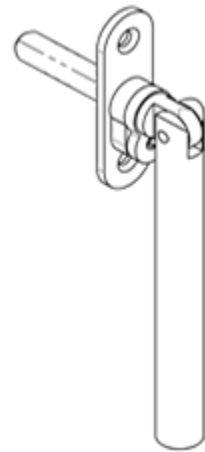

Round Locking Casement Espagnolette Fastener 125mm

Product Images

Description

A smart and sturdy round bar design window fastener for use on windows that feature multi point locks. The spindle locates into the window lock and when turned engages the lock into the frame. A locking facility is operated by inserting an Allen key into a grub screw underneath the handle. Comes with a 10 year mechanical guarantee.

Technical Details

© CARLISLE BRASS

WF25

This drawing is the property of Carlisle Brass Limited, all design rights reserved

Specification

Additional Information

SKU	WF25SSS
Brands	Carlisle Brass
Finishes	Stainless Steel
Sizes	125mm Handle Length
Technical	4
Line Drawings	WF25.PDF
3D Animation	WF25SS/WF25SS.html
Unit of Sale	Each