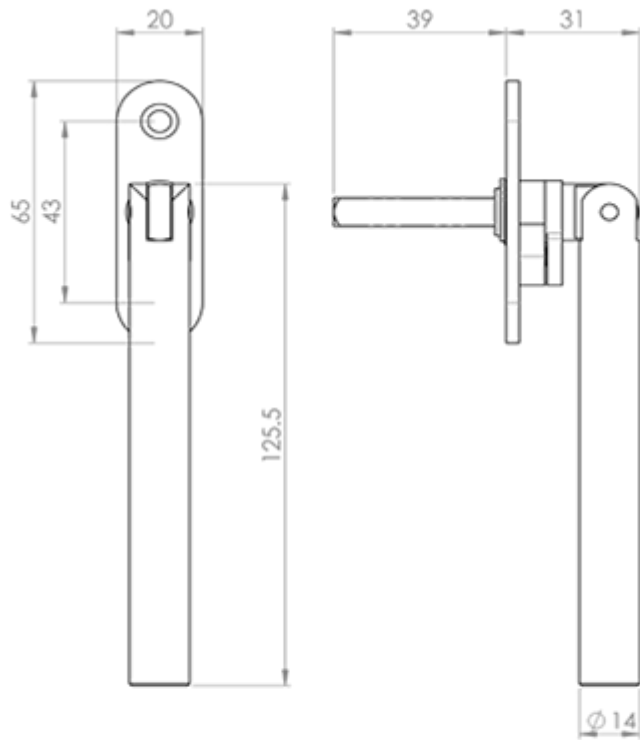

Round Locking Casement Espagnolette Fastener 125mm

Product Images

Description

A smart and sturdy round bar design window fastener for use on windows that feature multi point locks. The spindle locates into the window lock and when turned engages the lock into the frame. A locking facility is operated by inserting an Allen key into a grub screw underneath the handle. Comes with a 10 year mechanical guarantee.

Technical Details

© CARLISLE BRASS

WF25

This drawing is the property of Carlisle Brass Limited, all design rights reserved

Specification

Additional Information

SKU	WF25SSS
Brands	Carlisle Brass
Finishes	Stainless Steel
Sizes	125mm Handle Length
Technical	4
Line Drawings	WF25.PDF
3D Animation	WF25SS/WF25SS.html
Unit of Sale	Each