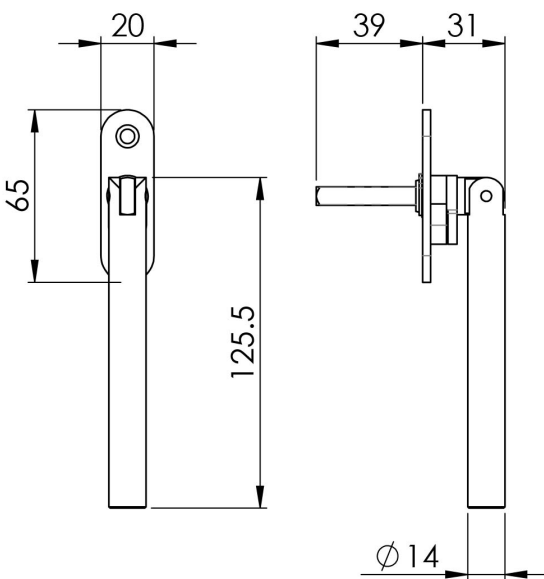

Round Locking Casement Espagnolette Fastener 125mm Grade 316

WF25SSS

A smart and sturdy round bar design window fastener for use on windows that feature multi point locks. The spindle locates into the window lock and when turned engages the lock into the frame. A locking facility is operated by inserting an Allen key into a grub screw underneath the handle. Comes with a 10 year mechanical guarantee.