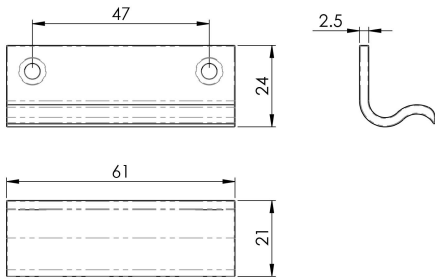

Sash Window Lift

AQ50 Range

Wide style sash lift. A necessary fitting to lift the bottom sliding sash window up manually. Two lifts should be fitted, one on either side of the window. The ergonomic curves allow ample room for fingers to effect a good purchase.