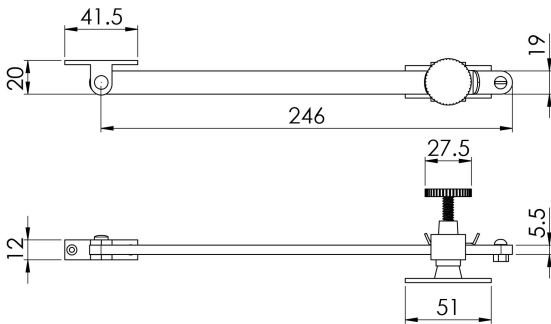

Screw Down Pattern Casement Stay

AA73

Screw down pattern casement stay is normally used to restrict the opening of windows. It can be secured in any position by screwing down the knob which clamps the arm. Comes with a 10 year mechanical guarantee.