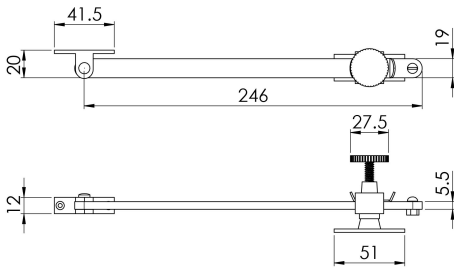

## Screw Down Pattern Casement Stay

AA73

Screw down pattern casement stay is normally used to restrict the opening of windows. It can be secured in any position by screwing down the knob which clamps the arm. Comes with a 10 year mechanical guarantee.