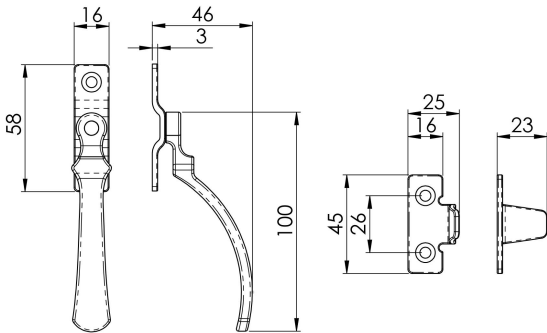

Casement Fastener

V1005 Range

A traditional and functional Victorian wedge-pattern casement fastener for timber casement windows. Not suitable for weather stripped windows. Locking option. Available in different finishes.