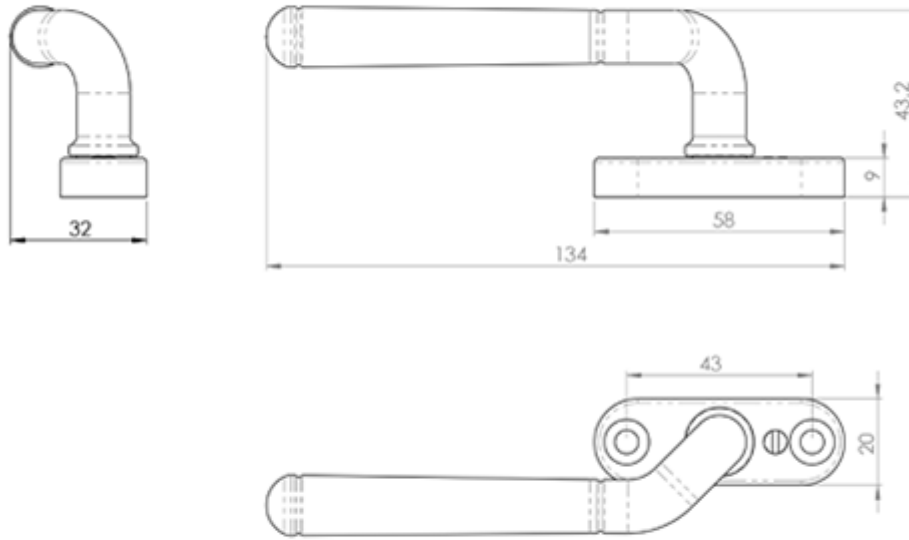

Cranked Locking Espagnolette Handle

Product Images

Description

A stylish contemporary window handle which is designed for use on upvc or timber windows that have a multipoint locking mechanism already fitted. Left or Right hand options. Suitable for weather stripped windows. The rear spindle connects into the multipoint lock. Comes with a 10 year mechanical guarantee.

Technical Details

V1008

This drawing is the property of Carlisle Brass Limited, all design rights reserved

Specification

Additional Information

SKU	V1008
Brands	Carlisle Brass
Technical	4
Line Drawings	V1008.PDF,V1008LH.PDF