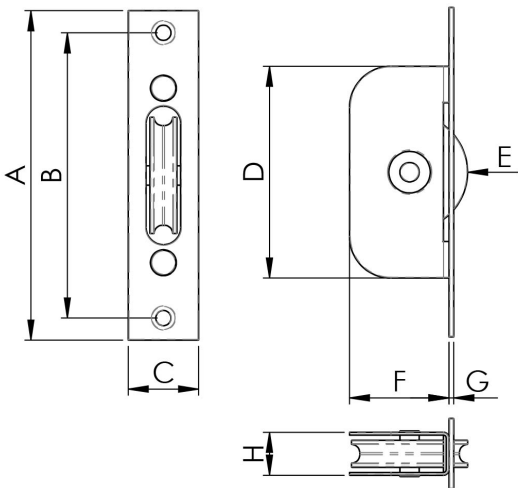

## Sash Window Axle Pulley

### AQ92 Range

A range of sturdy axle pulleys for sliding sash windows. Sash window axle pulleys are used in traditional rise and fall sash windows to carry the cord attached to the window counter balance sash weight. Typically you will find four in any sash window, two for the top sash and two for the bottom sash. Comes with a 10 year mechanical guarantee.