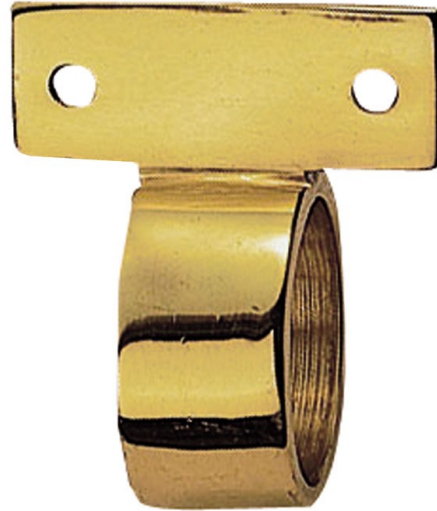

Ring Sash Lift Vertical fit

AA42R1

Vertical fix ring sash lift is a necessary fitting for a sliding sash window in order to open the bottom sash. Two lifts would be fitted, one on either side of the window, in order to open the window with both hands.carlislebrass.com.