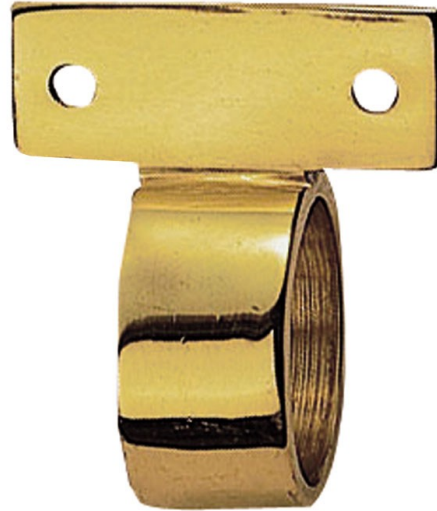

## Ring Sash Lift Vertical fit

AA42R1

Vertical fix ring sash lift is a necessary fitting for a sliding sash window in order to open the bottom sash. Two lifts would be fitted, one on either side of the window, in order to open the window with both hands.[carlislebrass.com](http://carlislebrass.com).