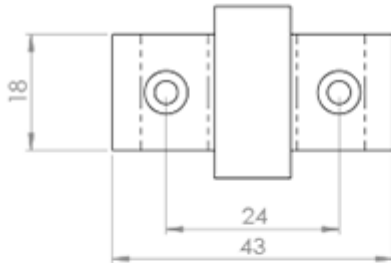

Ring Sash Lift

Product Images

Description

A ring sash lift is a necessary fitting for a sliding sash window in order to open the bottom sash. Two lifts would be fitted, one on either side of the window, in order to open the window with both hands. Dependant upon frame type and application vertical or horizontal version lifts are available.

Technical Details

CARLISLE BRASS
AA42R

This drawing is the property of Carlisle Brass Limited, all design rights reserved

Specification

Additional Information

Short Description	Ring Sash Lift
SKU	AA42R Range
Brands	Carlisle Brass
Technical	4
Line Drawings	AA42R1.PDF,AA42R.PDF

Product Options

Finishes:	Polished Brass
	Satin Chrome
	Polished Chrome
Options:	Vertical Fix
	Horizontal Fix
Sizes:	44mm x 12mm