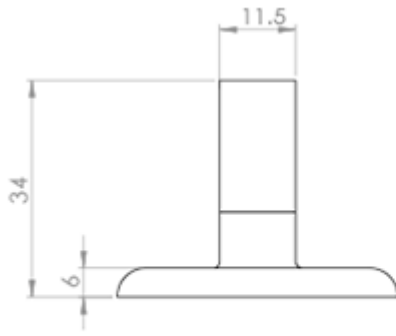

Ring Sash Lift

Product Images

Description

A ring sash lift is a necessary fitting for a sliding sash window in order to open the bottom sash. Two lifts would be fitted, one on either side of the window, in order to open the window with both hands. Dependant upon frame type and application vertical or horizontal version lifts are available.

Technical Details

CARLISLE BRASS
AA42R

This drawing is the property of Carlisle Brass Limited, all design rights reserved

Specification

Additional Information

Short Description	Ring Sash Lift
SKU	AA42R Range
Brands	Carlisle Brass
Technical	4
Line Drawings	AA42R1.PDF,AA42R.PDF

Product Options

Finishes:	Polished Brass
	Satin Chrome
	Polished Chrome
Options:	Vertical Fix
	Horizontal Fix
Sizes:	44mm x 12mm