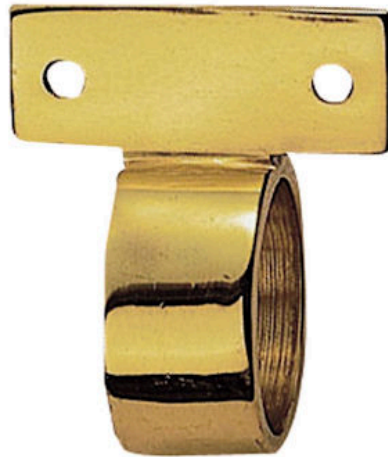

Ring Sash Lift

AA42R Range

A ring sash lift is a necessary fitting for a sliding sash window in order to open the bottom sash. Two lifts would be fitted, one on either side of the window, in order to open the window with both hands. Dependant upon frame type and application vertical or horizontal version lifts are available.