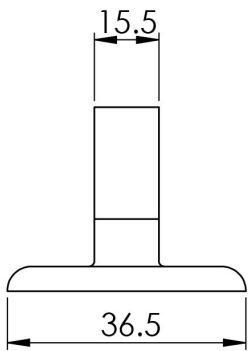

Ring Sash Lift

AA42R Range

A ring sash lift is a necessary fitting for a sliding sash window in order to open the bottom sash. Two lifts would be fitted, one on either side of the window, in order to open the window with both hands. Dependant upon frame type and application vertical or horizontal version lifts are available.