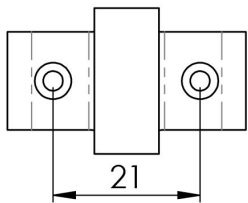

Ring Sash Lift

AA42R Range

A ring sash lift is a necessary fitting for a sliding sash window in order to open the bottom sash. Two lifts would be fitted, one on either side of the window, in order to open the window with both hands. Dependant upon frame type and application vertical or horizontal version lifts are available.