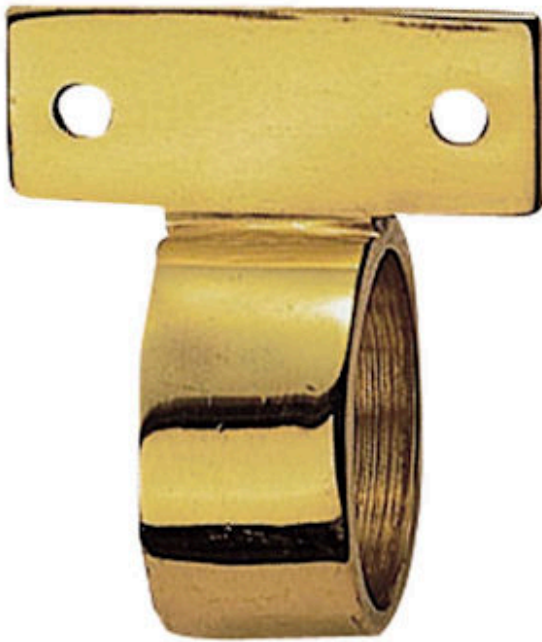

Ring Sash Lift

Product Images

Description

A ring sash lift is a necessary fitting for a sliding sash window in order to open the bottom sash. Two lifts would be fitted, one on either side of the window, in order to open the window with both hands. Dependant upon frame type and application vertical or horizontal version lifts are available.

Technical Details

CARLISLE BRASS
AA42R

This drawing is the property of Carlisle Brass Limited, all design rights reserved

Specification

Additional Information

Short Description	Ring Sash Lift
SKU	AA42R Range
Brands	Carlisle Brass
Technical	4
Line Drawings	AA42R1.PDF,AA42R.PDF

Product Options

Finishes:	Polished Brass
	Satin Chrome
	Polished Chrome
Options:	Vertical Fix
	Horizontal Fix
Sizes:	44mm x 12mm