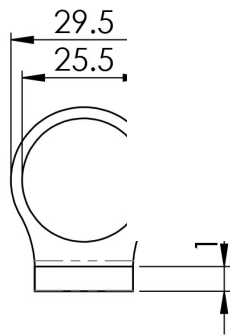

Ring Sash Lift

AA42R Range

A ring sash lift is a necessary fitting for a sliding sash window in order to open the bottom sash. Two lifts would be fitted, one on either side of the window, in order to open the window with both hands. Dependant upon frame type and application vertical or horizontal version lifts are available.