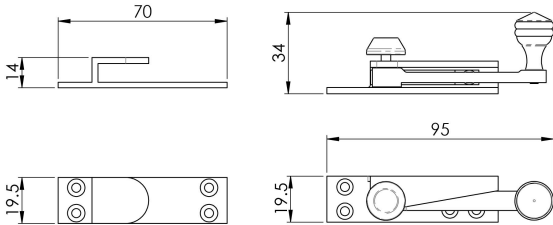

## Architectural Quality Quadrant Sash Fastener

**AQ39 Range**

An elegant non-locking sash fastener that would greatly enhance any sash window. To disengage, the arm swivels neatly into the housing recess allowing ample clearance for window opening. Its clean cut straight lines are very appealing and will co-ordinate with many styles of window and door furniture. Comes with a 10 year mechanical guarantee.