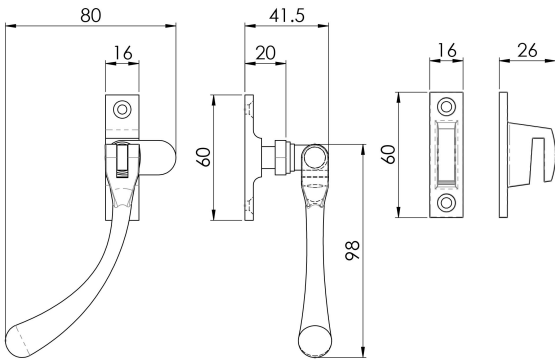

## Bulb End Casement Fastener

### WF11 Range

Robust window casement fastener for timber windows.  
Non locking. Suitable for weather stripped windows.  
Available in two sizes.