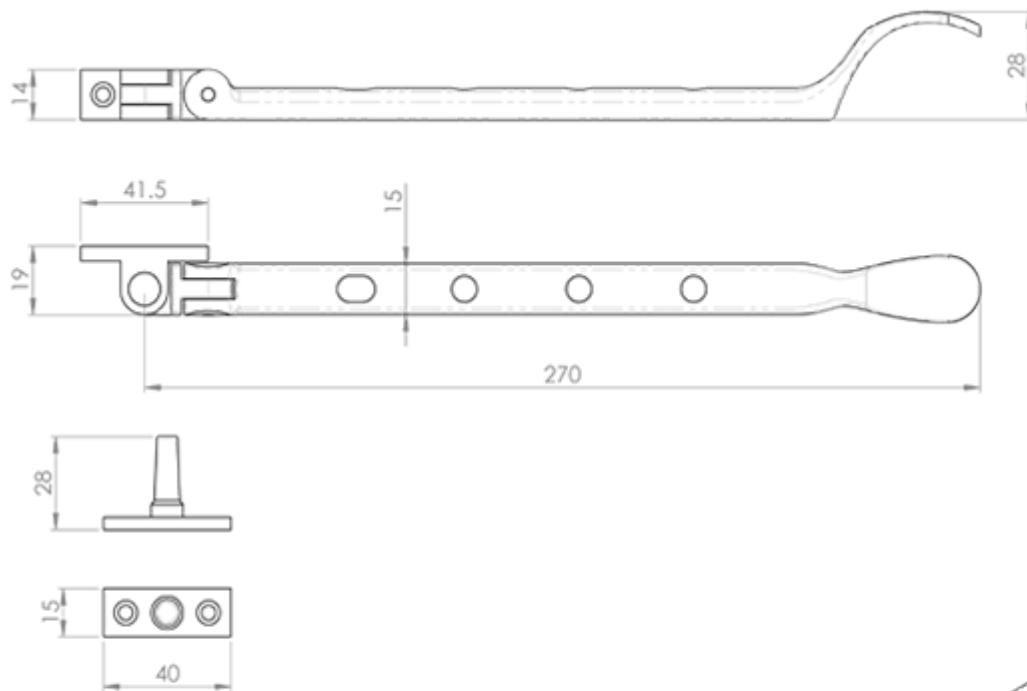

Victorian Casement Stay 270mm Satin Nickel

Product Images

Description

A classic Victorian casement stay design, with the popular spoon shaped handle, giving a very ergonomic feel. Robust window casement stay for timber windows. Available in three sizes and various finishes. The spoon end window stay is principally used with the spoon end casement window fastener to achieve a consistent style. Comes with a 10 year mechanical guarantee.

Technical Details

CARLISLE BRASS

M44S

This drawing is the property of Carlisle Brass Limited, all design rights reserved

Specification

Additional Information

Short Description	Victorian Casement Stay
SKU	M44SSN
Brands	Carlisle Brass
Finishes	Satin Nickel
Sizes	270mm
Technical	4
Line Drawings	M44S.PDF
Unit of Sale	Each