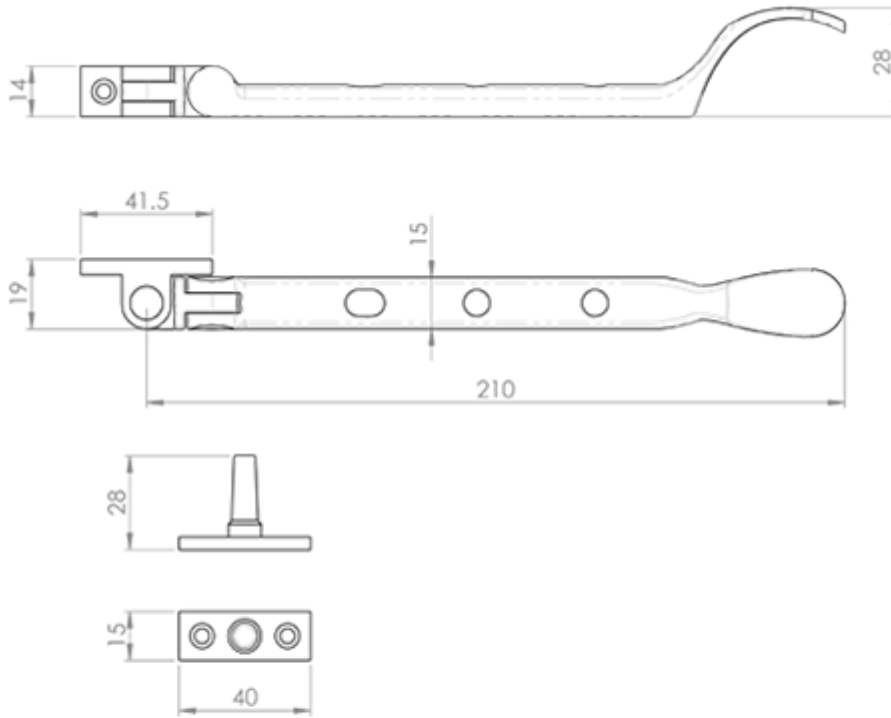

Victorian Casement Stay 210mm Polished Chrome

Product Images

Description

A classic Victorian casement stay design, with the popular spoon shaped handle, giving a very ergonomic feel. Robust window casement stay for timber windows. Available in three sizes and various finishes. The spoon end window stay is principally used with the spoon end casement window fastener to achieve a consistent style. Comes with a 10 year mechanical guarantee.

Technical Details

CARLISLE BRASS

M44C

This drawing is the property of Carlisle Brass Limited, all design rights reserved

Specification

Additional Information

SKU	M44CCP
Brands	Carlisle Brass
Finishes	Polished Chrome
Sizes	210mm
Technical	4
Line Drawings	M44C.PDF