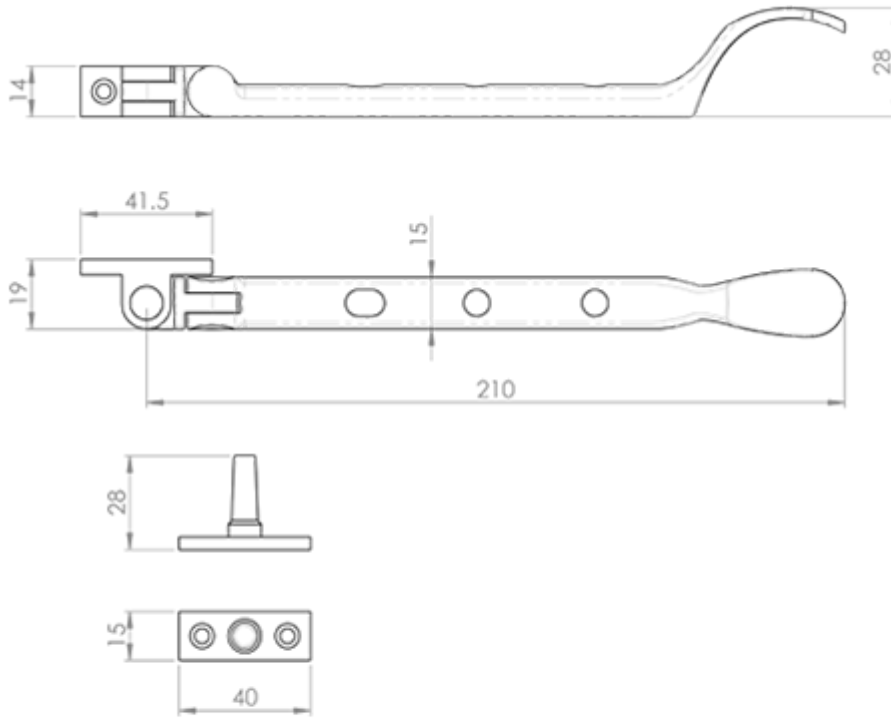

M44C

This drawing is the property of Carlisle Brass Limited, all design rights reserved

Specification

Additional Information

SKU	M44C-SC
Brands	Carlisle Brass
Finishes	Satin Chrome
Sizes	210mm
Technical	4
Line Drawings	M44C.PDF