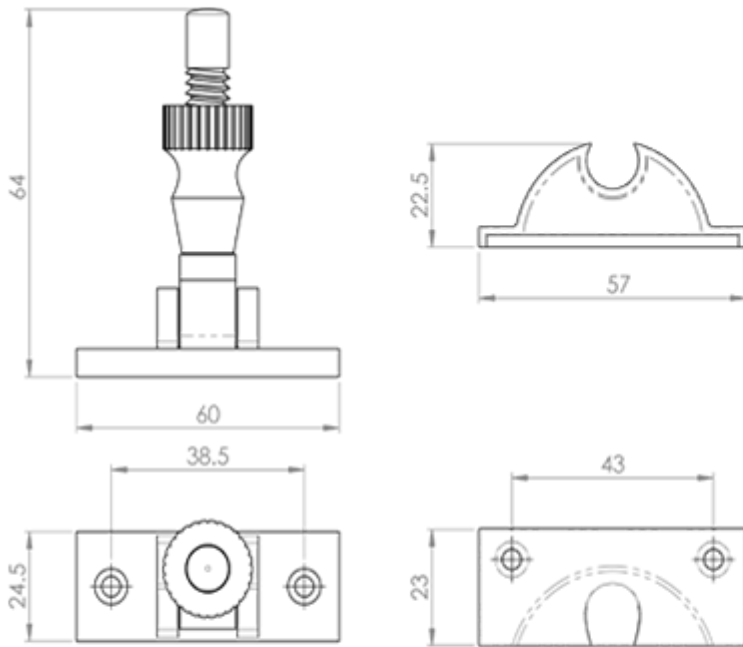

Architectural Quality Brighton Sash Fastener

Product Images

Description

A traditional Brighton pattern sash window sprung fastener. A classic method of fastening and locking sliding sash windows. To lock, pull the sprung toggle arm down and screw the knob into the keep. To unlock, unscrew the knob and the arm will automatically flip up to the vertical position allowing ample clearance between the moving sash windows. Comes with a 10 year mechanical guarantee.

Technical Details

CARLISLE BRASS

AQ43

This drawing is the property of Carlisle Brass Limited, all design rights reserved

Specification

Additional Information

Short Description	Brighton Pattern Sash Fastener
SKU	AQ43 Range
Brands	Carlisle Brass
Technical	4
Line Drawings	AQ43.pdf