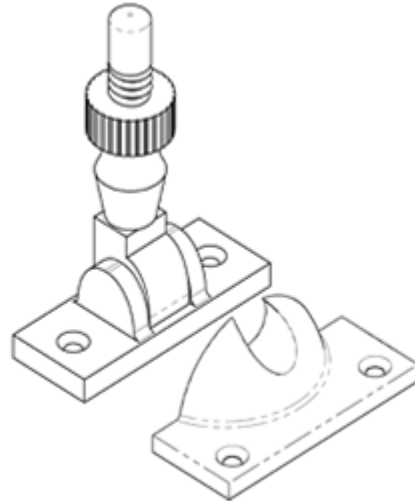

Architectural Quality Brighton Sash Fastener

Product Images

Description

A traditional Brighton pattern sash window sprung fastener. A classic method of fastening and locking sliding sash windows. To lock, pull the sprung toggle arm down and screw the knob into the keep. To unlock, unscrew the knob and the arm will automatically flip up to the vertical position allowing ample clearance between the moving sash windows. Comes with a 10 year mechanical guarantee.

Technical Details

CARLISLE BRASS

AQ43

This drawing is the property of Carlisle Brass Limited, all design rights reserved

Specification

Additional Information

Short Description	Brighton Pattern Sash Fastener
SKU	AQ43 Range
Brands	Carlisle Brass
Technical	4
Line Drawings	AQ43.pdf