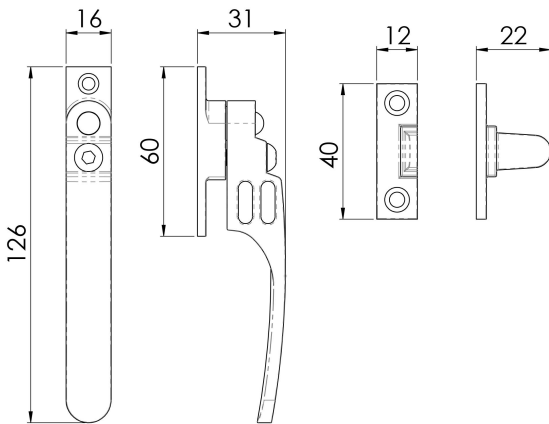

Locking Casement Fastener with Night Vent

V1007LCK Range

Heavy duty Victorian locking casement fastener with night vent option. Locking function, fully reversible so can be used on Left hung or Right hung windows. Features a two-position night vent. The arm has two slots in the side, if the handle is moved to engage either of these slots in the staple it allows the window to be marginally open allowing air circulation but retaining full security.