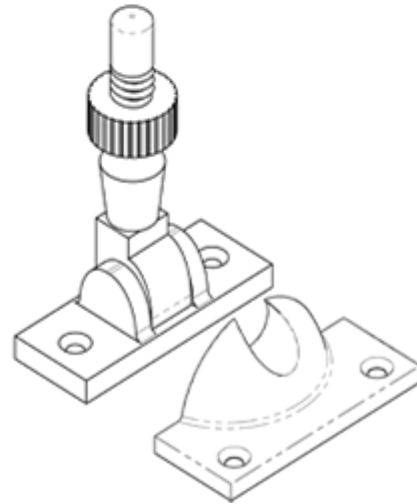

Brighton Pattern Sash Fastener

Product Images

Description

A traditional Brighton pattern sash window sprung fastener. A classic method of fastening and locking sliding sash windows. To lock, pull the sprung

toggle arm down and screw the knob into the keep. To unlock, unscrew the knob and the arm will automatically flip up to the vertical position allowing ample clearance between the moving sash windows. Comes with a 10 year mechanical guarantee.

[Click here for care instructions](#)

Technical Details

 CARLISLE BRASS

AA41

This drawing is the property of Carlisle Brass Limited, all design rights reserved

Specification

Additional Information

Short Description	Brighton Pattern Sash Fastener
SKU	AA41
Barcode	5050245103795
Brands	Carlisle Brass
Finishes	Polished Brass
Sizes	72mm x 16mm
Technical	4
Line Drawings	AA41.pdf
Unit of Sale	Each