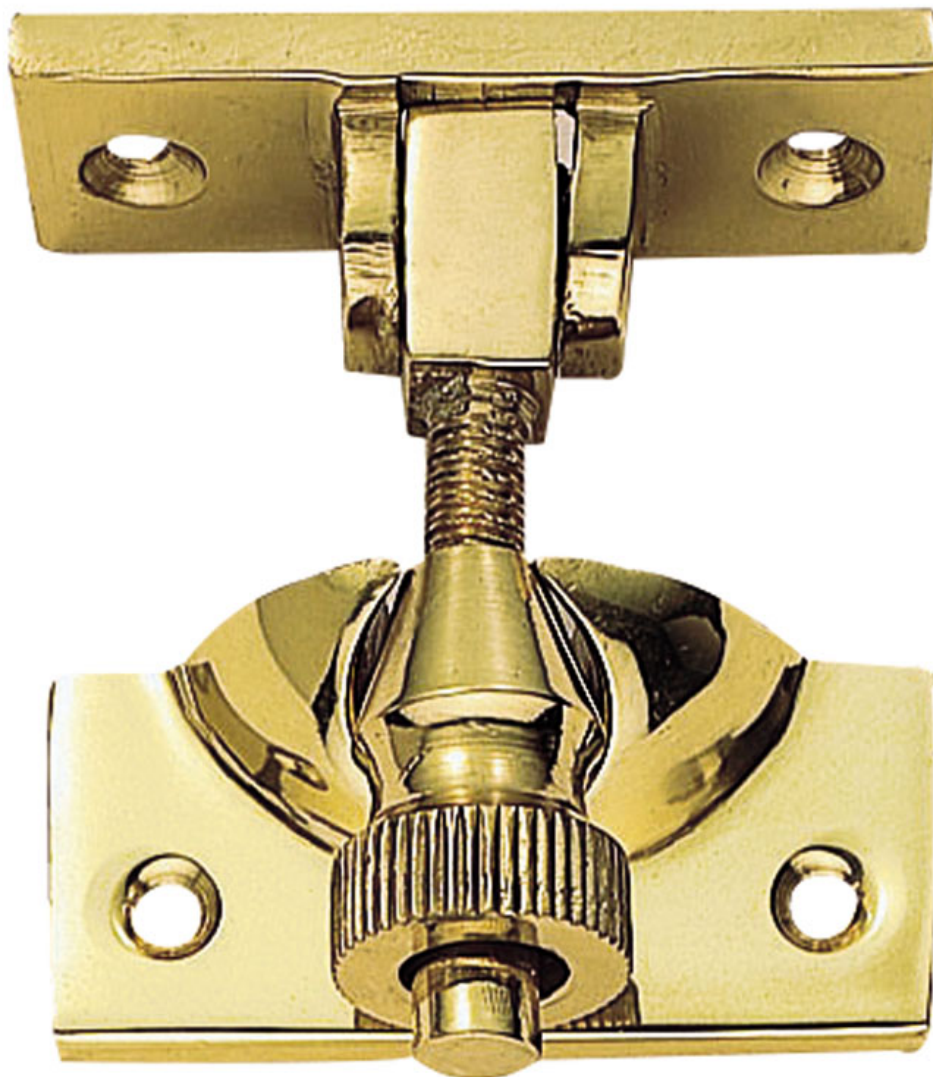

Brighton Pattern Sash Fastener

Product Images

Description

A traditional Brighton pattern sash window sprung fastener. A classic method of fastening and locking sliding sash windows. To lock, pull the sprung

toggle arm down and screw the knob into the keep. To unlock, unscrew the knob and the arm will automatically flip up to the vertical position allowing ample clearance between the moving sash windows. Comes with a 10 year mechanical guarantee.

[Click here for care instructions](#)

Technical Details

 CARLISLE BRASS

AA41

This drawing is the property of Carlisle Brass Limited, all design rights reserved

Specification

Additional Information

Short Description	Brighton Pattern Sash Fastener
SKU	AA41
Barcode	5050245103795
Brands	Carlisle Brass
Finishes	Polished Brass
Sizes	72mm x 16mm
Technical	4
Line Drawings	AA41.pdf
Unit of Sale	Each