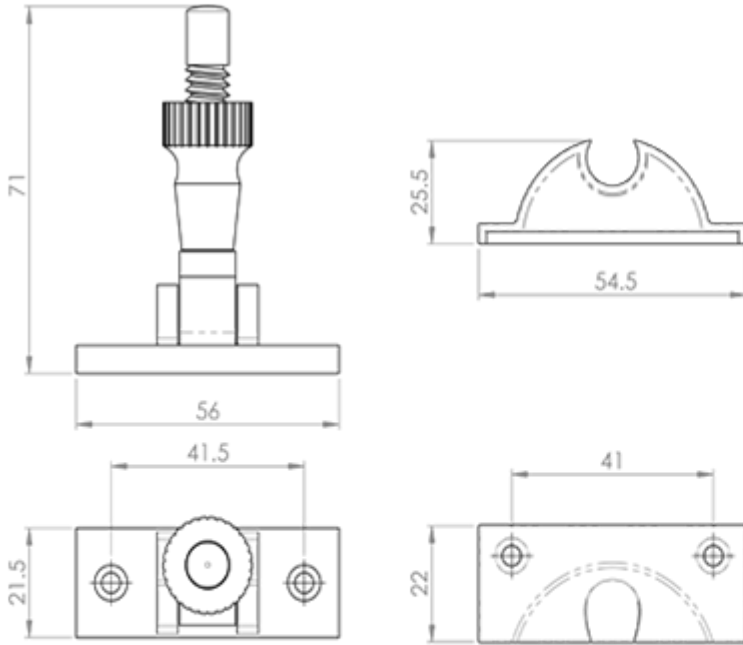

Brighton Pattern Sash Fastener

Product Images

Description

A traditional Brighton pattern sash window sprung fastener. A classic method of fastening and locking sliding sash windows. To lock, pull the sprung

toggle arm down and screw the knob into the keep. To unlock, unscrew the knob and the arm will automatically flip up to the vertical position allowing ample clearance between the moving sash windows. Comes with a 10 year mechanical guarantee.

[Click here for care instructions](#)

Technical Details

 CARLISLE BRASS

AA41

This drawing is the property of Carlisle Brass Limited, all design rights reserved

Specification

Additional Information

Short Description	Brighton Pattern Sash Fastener
SKU	AA41
Barcode	5050245103795
Brands	Carlisle Brass
Finishes	Polished Brass
Sizes	72mm x 16mm
Technical	4
Line Drawings	AA41.pdf
Unit of Sale	Each