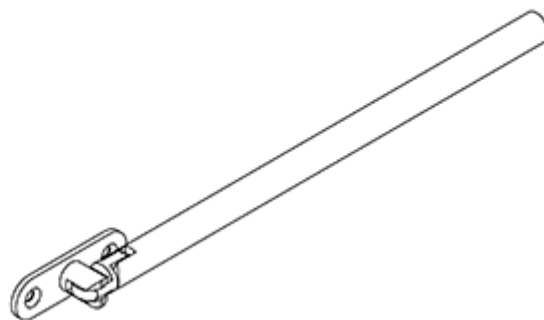

CARLISLE BRASS

WF22S

This drawing is the property of Carlisle Brass Limited, all design rights reserved

Specification

Additional Information

Short Description	Round Casement Stay
SKU	WF22SSS
Brands	Carlisle Brass
Finishes	Stainless Steel
Sizes	253mm Overall Length
Technical	4
Line Drawings	WF22S.PDF
Unit of Sale	Each