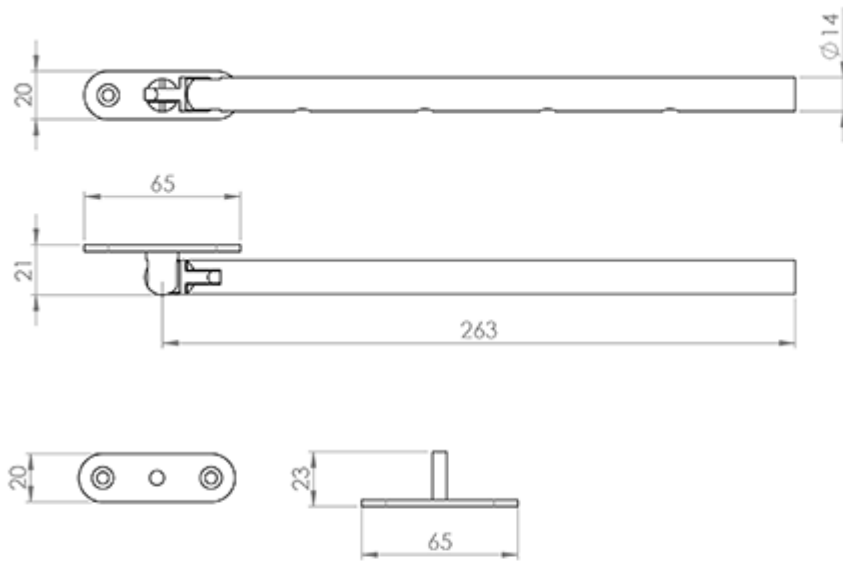

CARLISLE BRASS

WF22S

This drawing is the property of Carlisle Brass Limited, all design rights reserved

Specification

Additional Information

Short Description	Round Casement Stay
SKU	WF22SSS
Brands	Carlisle Brass
Finishes	Stainless Steel
Sizes	253mm Overall Length
Technical	4
Line Drawings	WF22S.PDF
Unit of Sale	Each