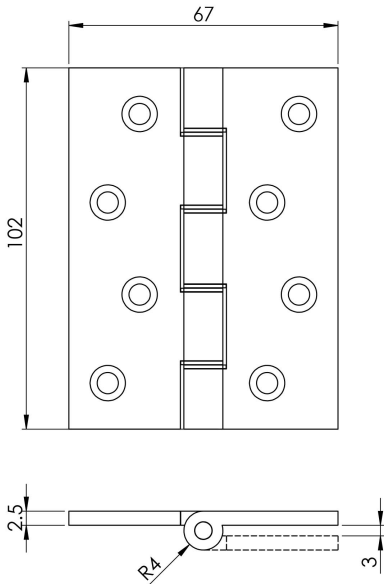

Double Phosphor Bronze Washered Butt Hinge

HDPBW

Solid brass hinges, polished and finished with a protective lacquer. Featuring non-rusting phosphor bronze washers for longevity. The Butt Hinge is often considered more appropriate in residential properties due to the size of the hinge knuckle being smaller and more discreet than the knuckle on ball bearing hinges. Suitable for standard internal residential doors a pair of hinges is adequate; however fitting 3 hinges per door has its advantages.