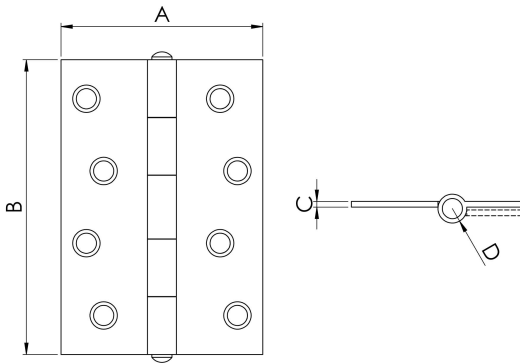

## Fixed Pin Hinge

HINFP4PCB

A fixed pin hinge for light domestic use on internal doors. The pin is fixed so cannot be removed. Could be used on an outward swinging exterior door where although the pin is exposed a burglar cannot remove it unlike a loose pin hinge where it can be tapped out and entry gained into the house. Powder coated black to compliment the black antique range of door furniture.