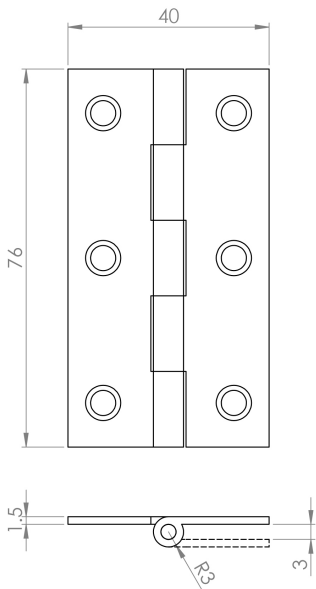

Solid Drawn Brass Butt Hinge

HSD3

Solid drawn brass hinge traditionally used on cupboards, cabinets and light doors. Comes with a 10 year mechanical guarantee.