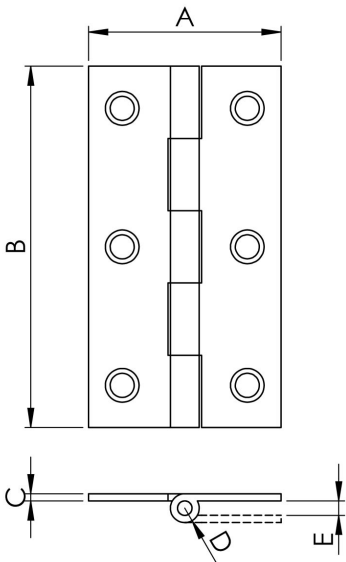

Solid Drawn Brass Butt Hinge

HSD

Solid drawn brass hinge traditionally used on cupboards, cabinets and light doors. Comes with a 10 year mechanical guarantee.