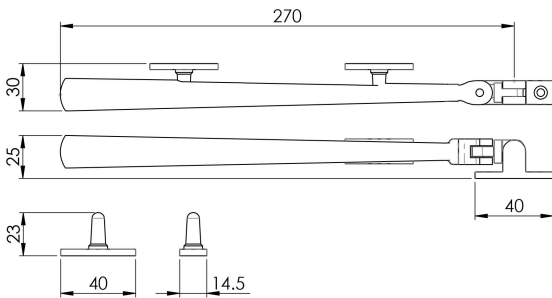

### SZS44S Range

A smart and sturdy solid round-bar window casement stay for timber or aluminium windows. The bar is narrow at the knuckle joint increasing in diameter towards the end resulting in a chunky solid feel. Available in three sizes. The round bar window stay is principally used with the matching round bar window fastener to achieve a consistent style.