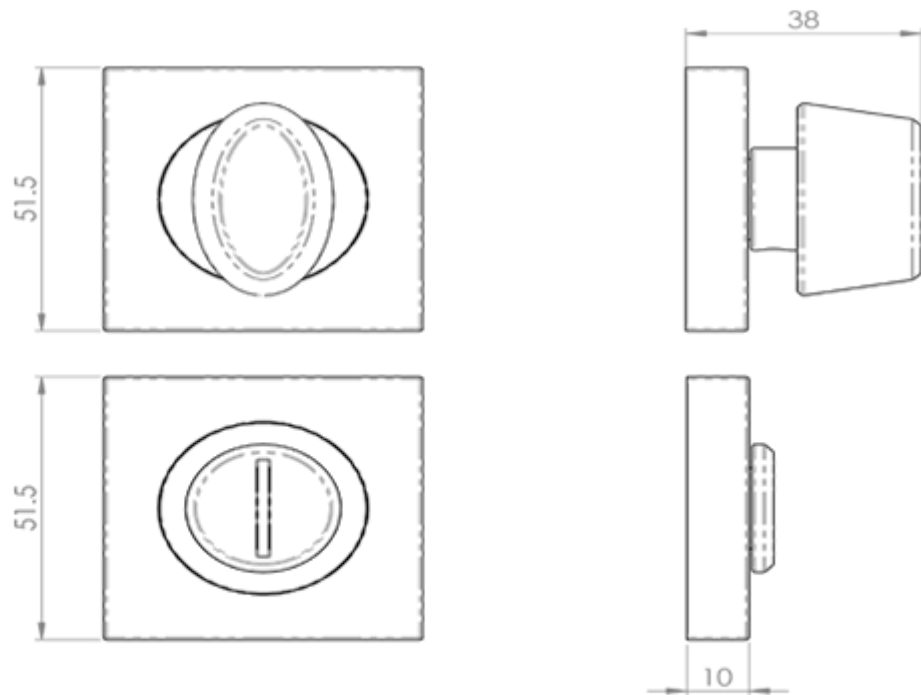

for contemporary homes and apartments. Comes with a 10 year mechanical guarantee and is Fire door rated. Suitable for domestic and commercial use.

Technical Details

SZM004SQ

This drawing is the property of Carlisle Brass Limited, all design rights reserved

Specification