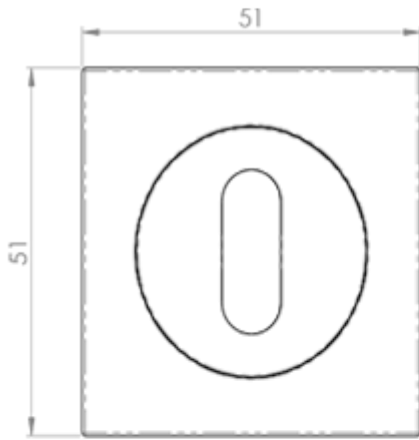

for contemporary homes and apartments. Comes with a 10 year mechanical guarantee and is suitable for domestic and commercial use.

Technical Details

SZM003SQ

This drawing is the property of Carlisle Brass Limited, all design rights reserved

Specification