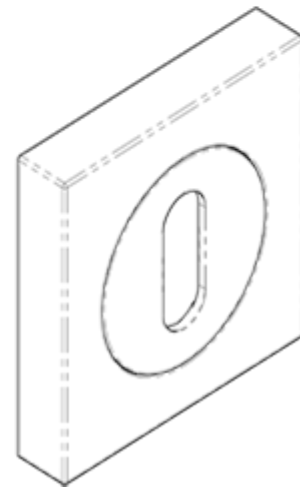

for contemporary homes and apartments. Comes with a 10 year mechanical guarantee and is suitable for domestic and commercial use.

Technical Details

SZM003SQ

This drawing is the property of Carlisle Brass Limited, all design rights reserved

Specification