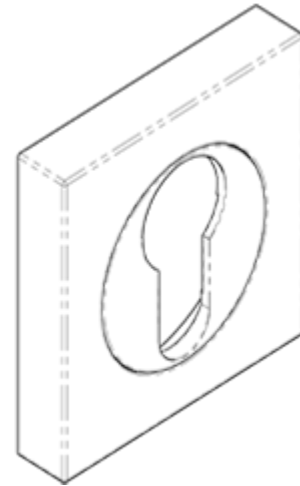

SZM001SQ

This drawing is the property of Carlisle Brass Limited, all design rights reserved

Specification

Additional Information

SKU	SZM001SQ
Brands	Serozzetta
Technical	4
Line Drawings	SZM001SQ.PDF,SZM003SQ.PDF
3D Animation	SZM002SQCP/SZM002SQCP.html