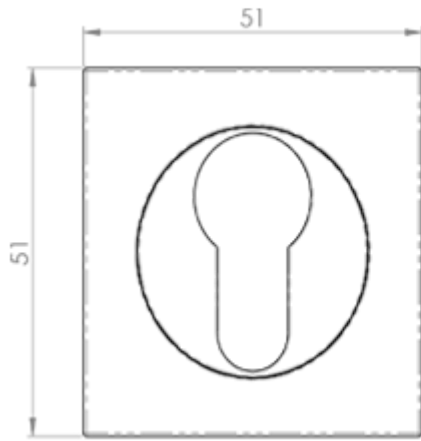

SZM001SQ

This drawing is the property of Carlisle Brass Limited, all design rights reserved

Specification

Additional Information

SKU	SZM001SQ
Brands	Serozzetta
Technical	4
Line Drawings	SZM001SQ.PDF,SZM003SQ.PDF
3D Animation	SZM002SQCP/SZM002SQCP.html