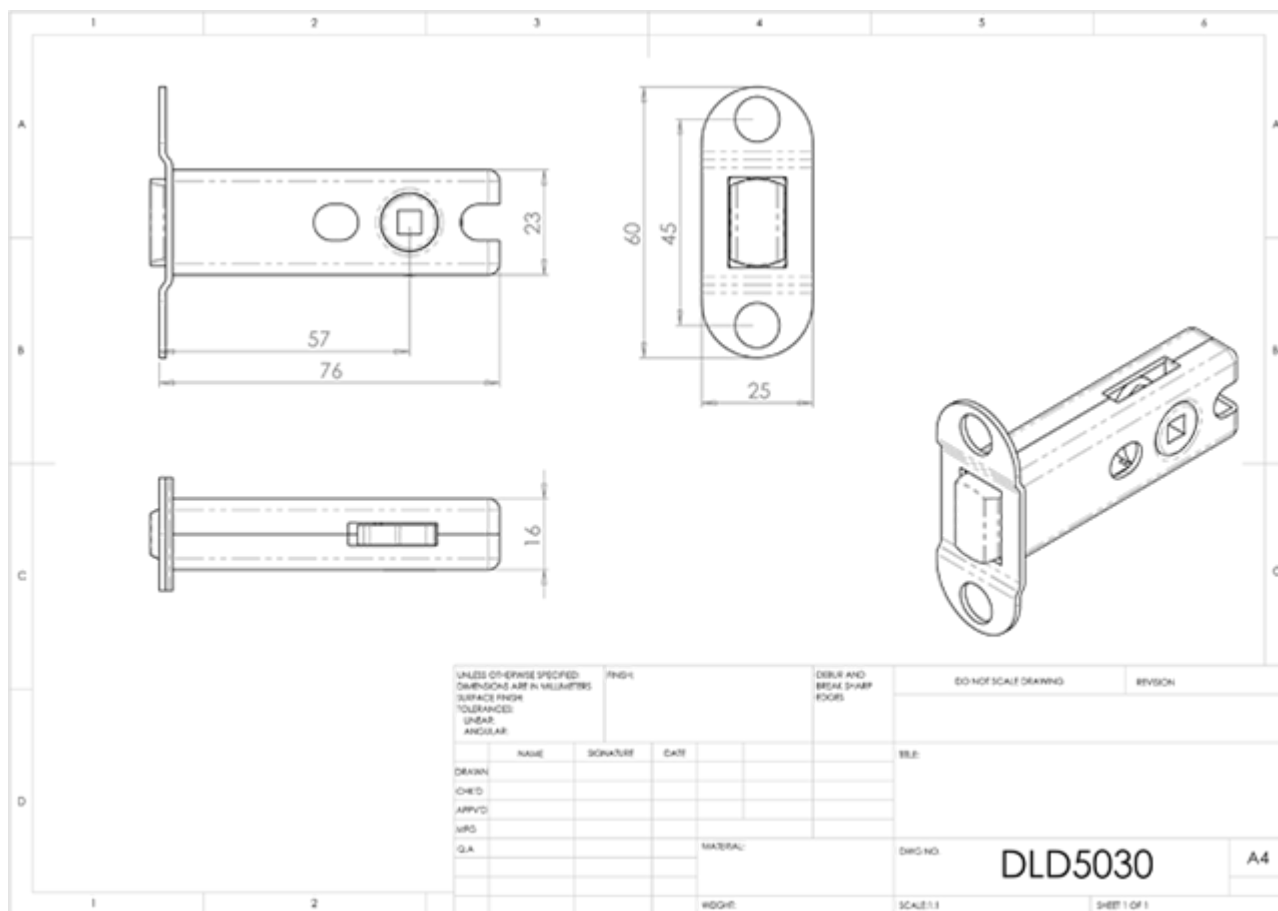

bathroom. Designed to be used separately or in conjunction with a tubular latch and lever on rose handles. It can be placed at any height on the door either above or below the main handle. The deadbolt has two hole cut-aways to accommodate bolt through fixings for a secure fitting. Available in three sizes, different finishes and larger followers. Comes with a 10 year mechanical guarantee.

Technical Details

Specification

Additional Information

SKU	DLD5030
Brands	Carlisle Brass
Technical	4
Line Drawings	DLD5030.PDF,DLD5040.PDF,DLD5050.PDF