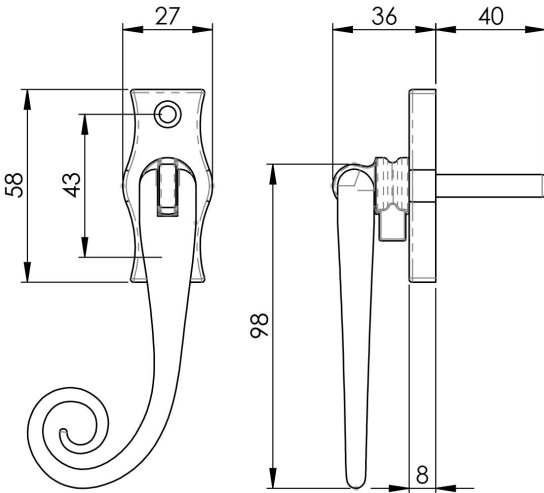

Locking Espagnolette Fastener

LF34

Black antique locking espagnolette fastener. Right or Left hand options. A curly tail window handle which is designed for use on windows that have a multipoint locking mechanism already fitted. The rear spindle connects into the multipoint lock.