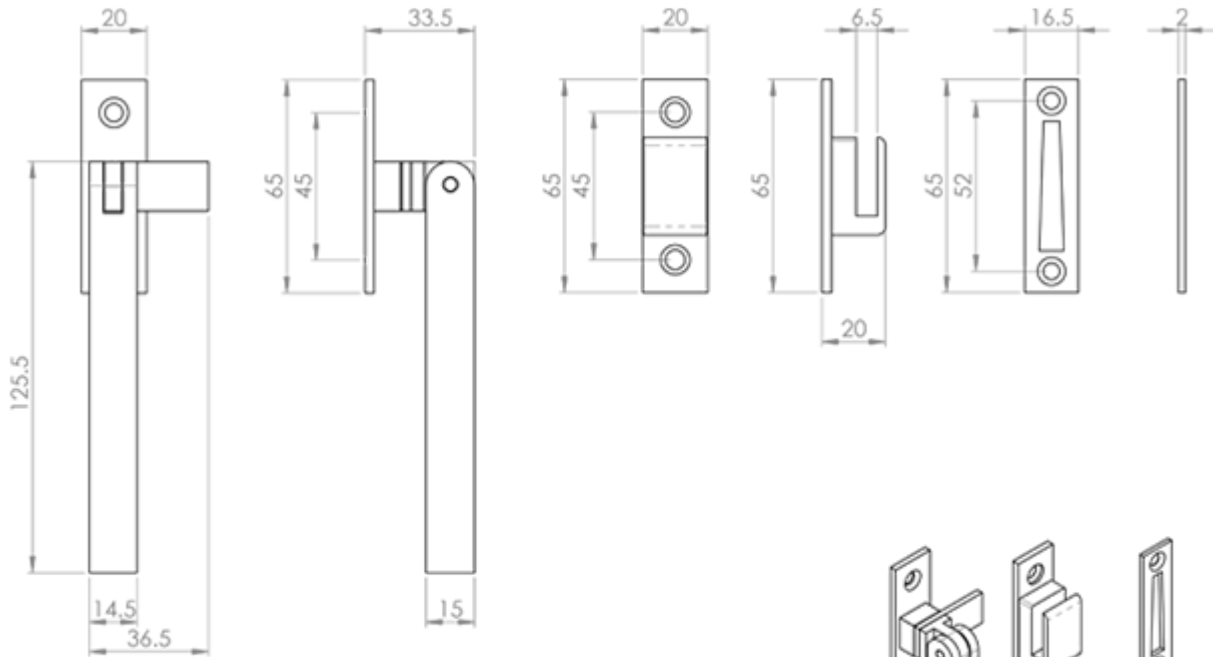

Square Casement Fastener

Product Images

Description

A smart and sturdy square design window fastener for side hung or top hung timber and aluminium casement windows. Suitable for weather stripped

windows. Comes with a 10 year mechanical guarantee.

Technical Details

 CARLISLE BRASS

WF30

This drawing is the property of Carlisle Brass Limited, all design rights reserved

Specification

Additional Information

SKU	WF30SS
Brands	Carlisle Brass
Finishes	Stainless Steel
Sizes	146mm Overall Length
Technical	4
Line Drawings	WF30.pdf
Unit of Sale	Each