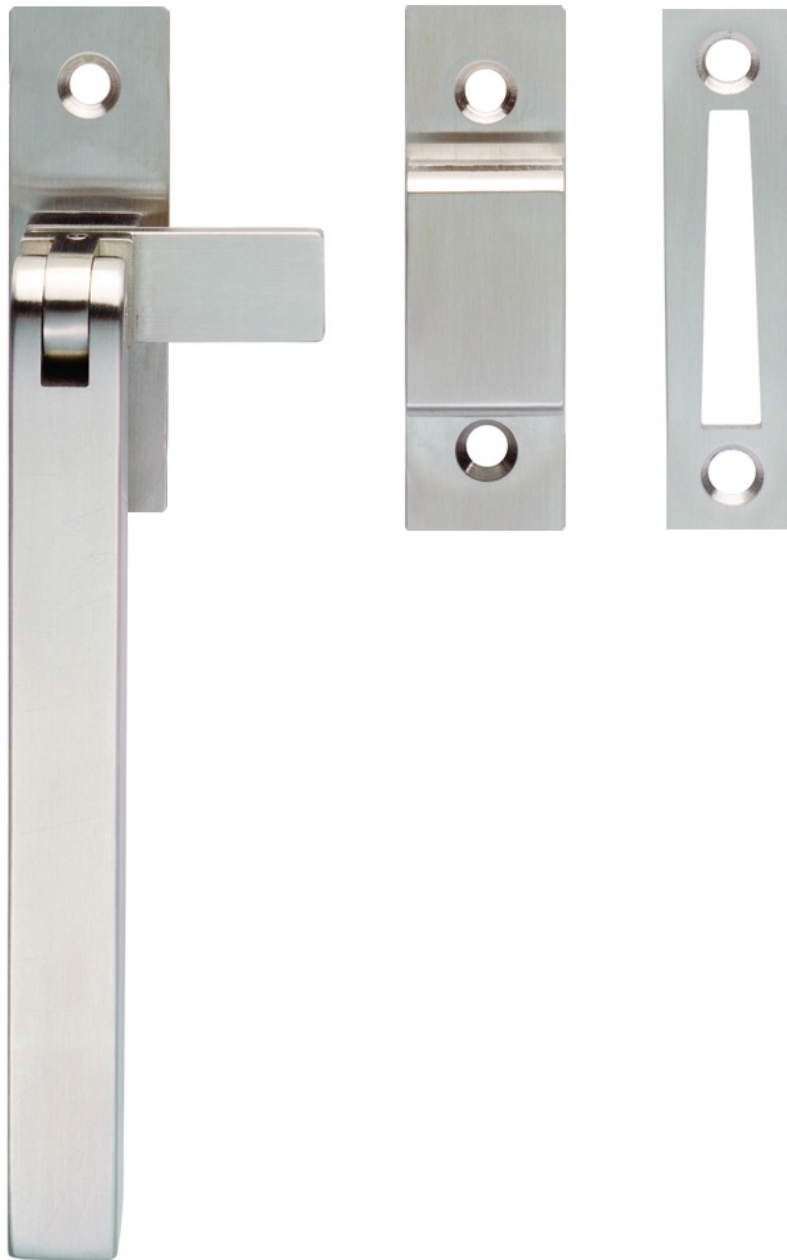

Square Casement Fastener

Product Images

Description

A smart and sturdy square design window fastener for side hung or top hung timber and aluminium casement windows. Suitable for weather stripped

windows. Comes with a 10 year mechanical guarantee.

Technical Details

 CARLISLE BRASS

WF30

This drawing is the property of Carlisle Brass Limited, all design rights reserved

Specification

Additional Information

SKU	WF30SS
Brands	Carlisle Brass
Finishes	Stainless Steel
Sizes	146mm Overall Length
Technical	4
Line Drawings	WF30.pdf
Unit of Sale	Each