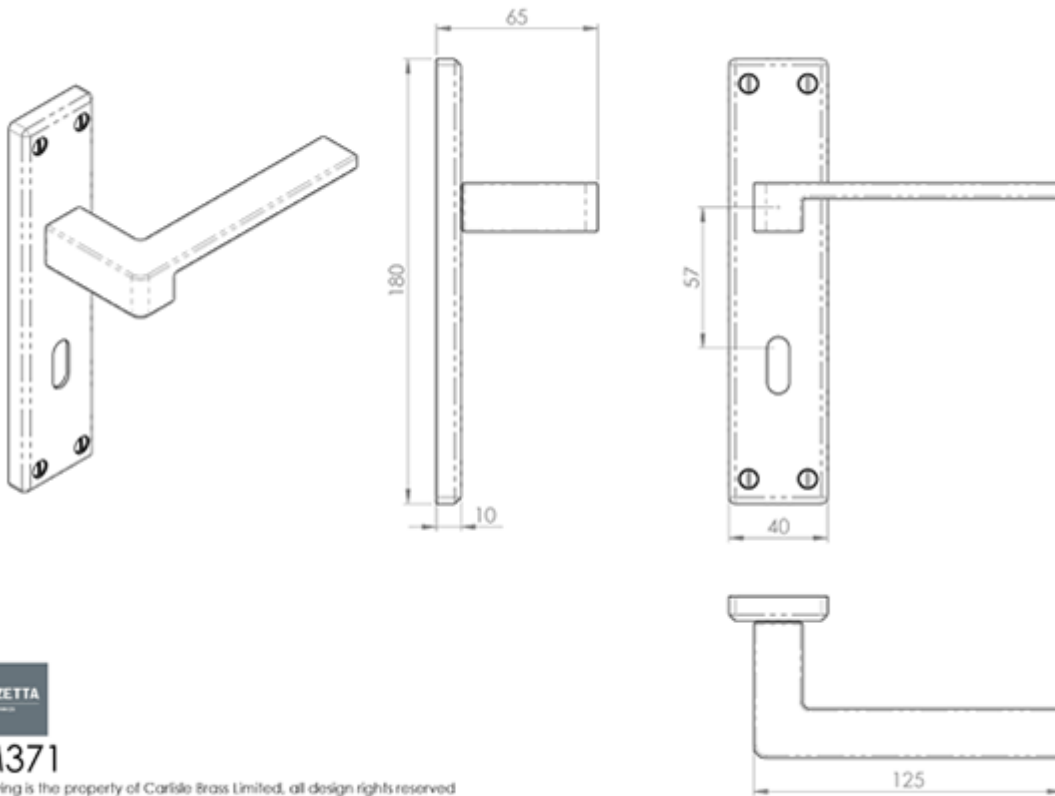

Description

Lever on lock backplate. A dynamic door handle with a mix of old and new styles. A traditional rectangular backplate but with a straight, flat, square modular lever. The modern design of the Equi with its clear cut lines makes it a popular choice for the home or office. Comes with a 10 year mechanical guarantee and is Fire door rated. Suitable for domestic and commercial use.

Technical Details