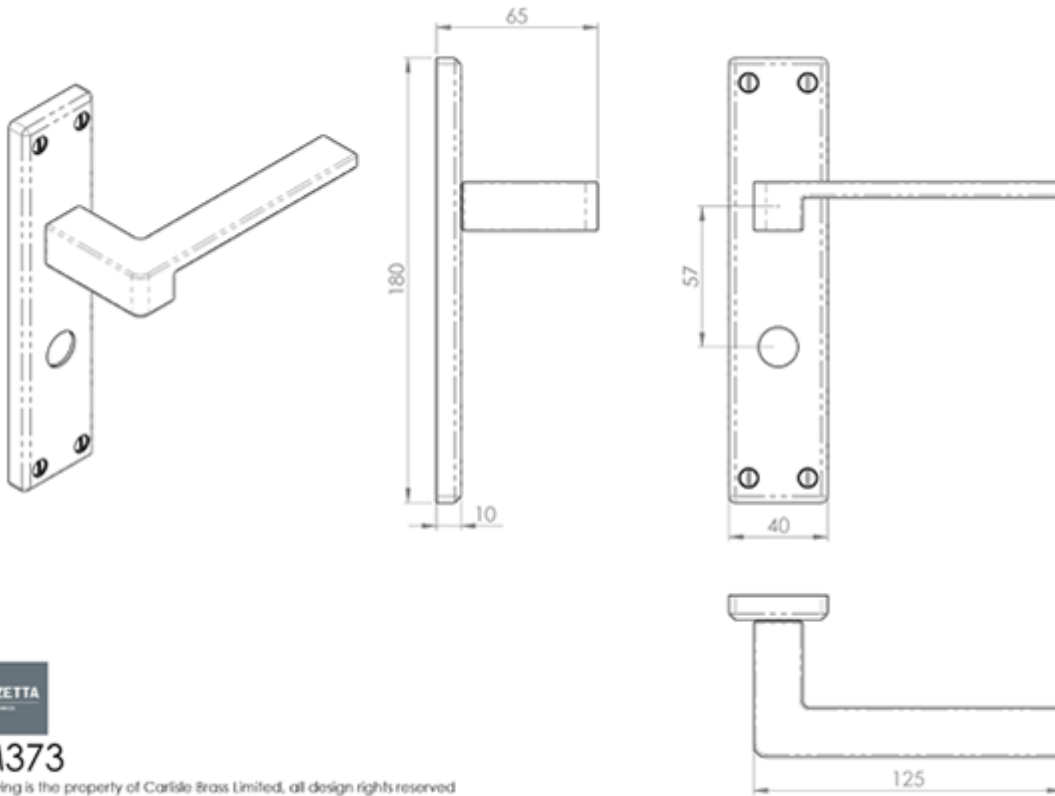

Serozzetta Equi Lever on WC Backplate

Product Images

Description

Lever on bathroom backplate. A dynamic door handle with a mix of old and new styles. A traditional rectangular backplate but with a straight, flat, square modular lever. The modern design of the Equi with its clear cut lines makes it a popular choice for the home or office. Comes with a 10 year mechanical guarantee and is Fire door rated. Suitable for domestic and commercial use.

Technical Details

SZM373

This drawing is the property of Carislo Brass Limited, all design rights reserved

Specification

Additional Information

SKU	SZM373-SC
Brands	Serozzetta
Finishes	Satin Chrome
Options	Bathroom
Sizes	180mm x 40mm Backplate
Technical	4,25
Line Drawings	SZM373.PDF