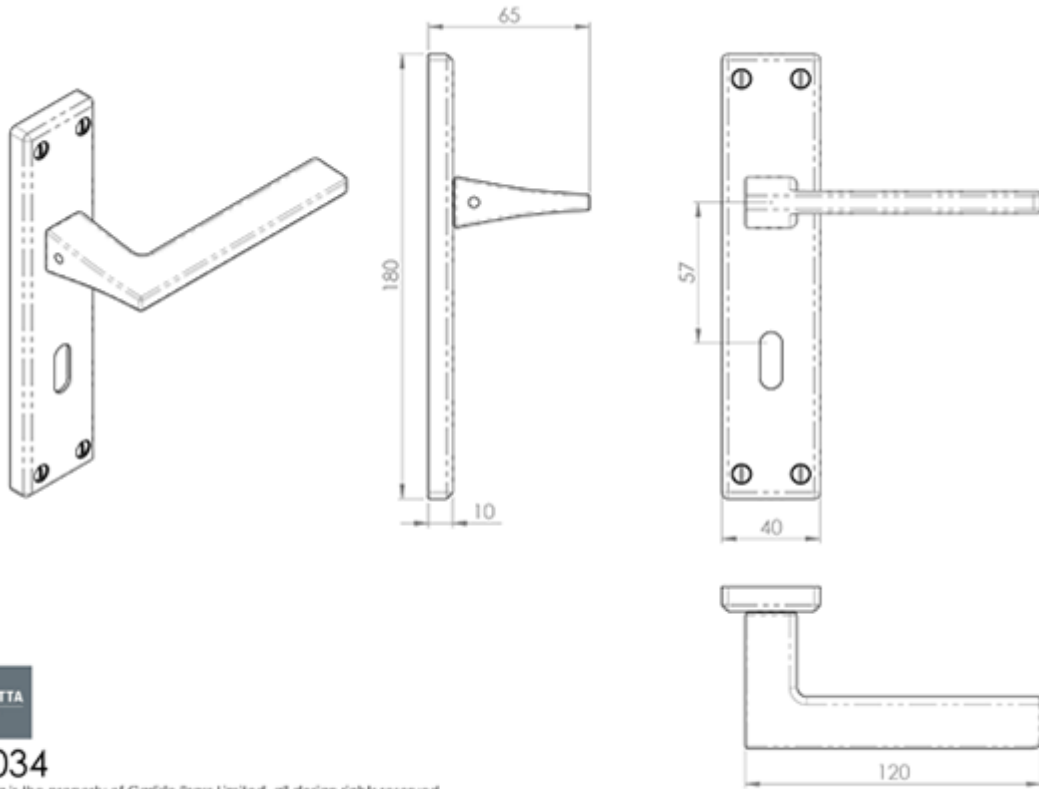

Serozzetta Zone Lever on Lock Backplate

Product Images

Description

Lever on lock backplate. A modern sleek flat straight lever on a rectangular backplate. It features clean, straight lines, specifically on the blade-like lever, and the back plate has a clean rectangular shape complimenting the lever. This door handle would look fantastic in a modern home or office. Comes with a 10 year mechanical guarantee and is Fire door rated. Suitable for domestic and commercial use.

Technical Details

Specification

Additional Information

SKU	SXM034SC
Brands	Serozzetta
Finishes	Satin Chrome
Options	Lock Profile
Sizes	180mm x 40mm Backplate
Technical	4,25
Line Drawings	SXM034.PDF