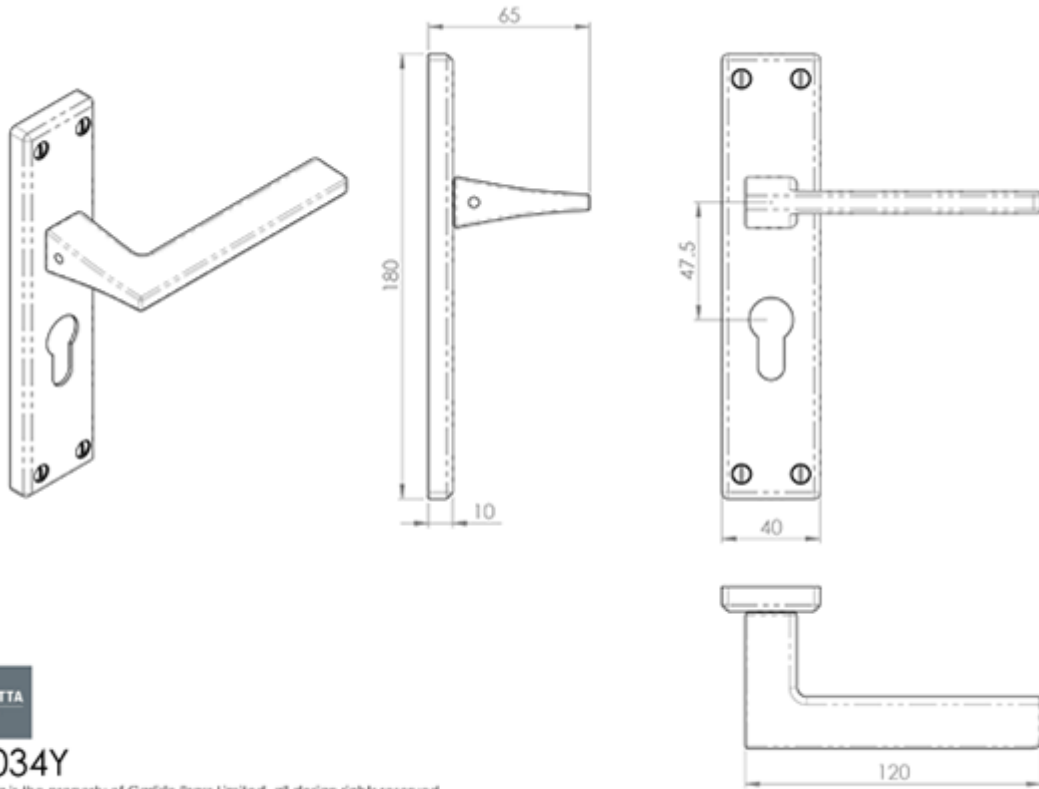

Serozzetta Zone Lever on Euro Lock Backplate

Product Images

Description

Lever on lock backplate. Euro profile 47.5mm c/c. A modern sleek flat straight lever on a rectangular backplate. It features clean, straight lines, specifically on the blade-like lever, and the back plate has a clean rectangular shape complimenting the lever. This door handle would look fantastic in a modern home or office. Comes with a 10 year mechanical guarantee and is Fire door rated. Suitable for domestic and commercial use.

Technical Details

SZM034Y

This drawing is the property of Carislo Brass Limited, all design rights reserved

Specification

Additional Information

SKU	SZM034YCP
Brands	Serozzetta
Finishes	Polished Chrome
Options	Euro Profile
Sizes	180mm x 40mm Backplate
Technical	4,25
Line Drawings	SZM034Y.PDF