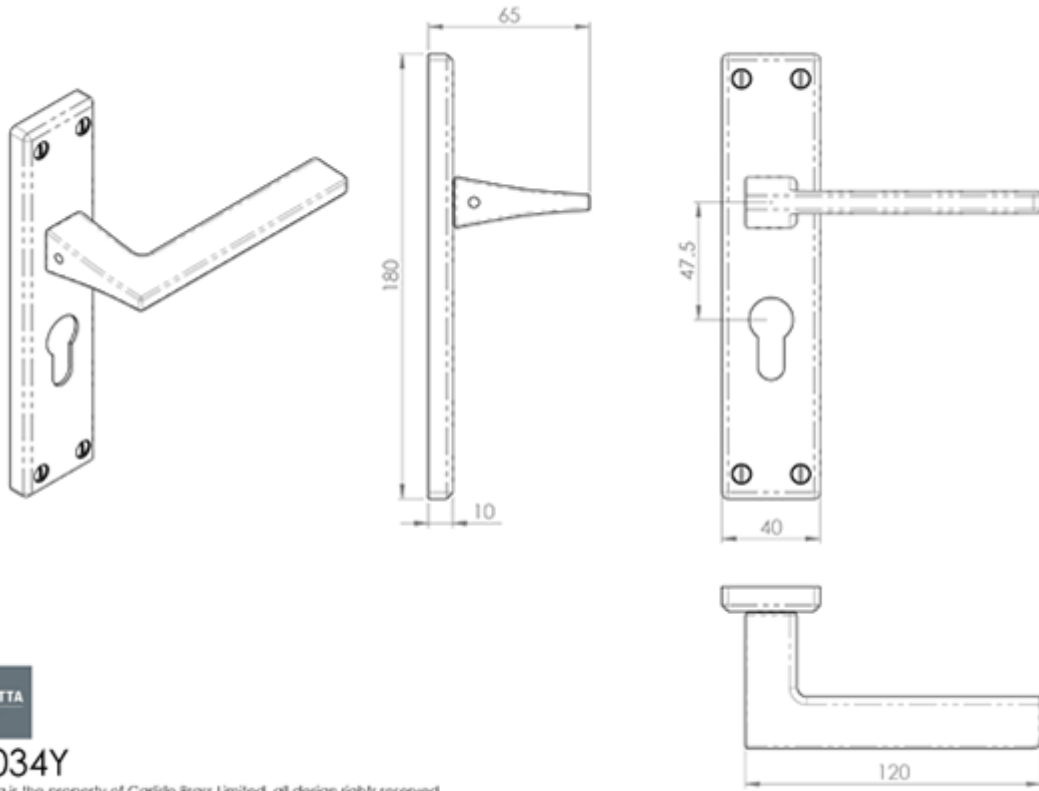

Serozzetta Zone Lever on Euro Lock Backplate

Product Images

Description

Lever on lock backplate. Euro profile 47.5mm c/c. A modern sleek flat straight lever on a rectangular backplate. It features clean, straight lines, specifically on the blade-like lever, and the back plate has a clean rectangular shape complimenting the lever. This door handle would look fantastic in a modern home or office. Comes with a 10 year mechanical guarantee and is Fire door rated. Suitable for domestic and commercial use.

Technical Details

SZM034Y

This drawing is the property of Carislo Brass Limited, all design rights reserved

Specification

Additional Information

SKU	SZM034YSC
Brands	Serozzetta
Finishes	Satin Chrome
Options	Euro Profile
Sizes	180mm x 40mm Backplate
Technical	4,25
Line Drawings	SZM034Y.PDF
Unit of Sale	Pair