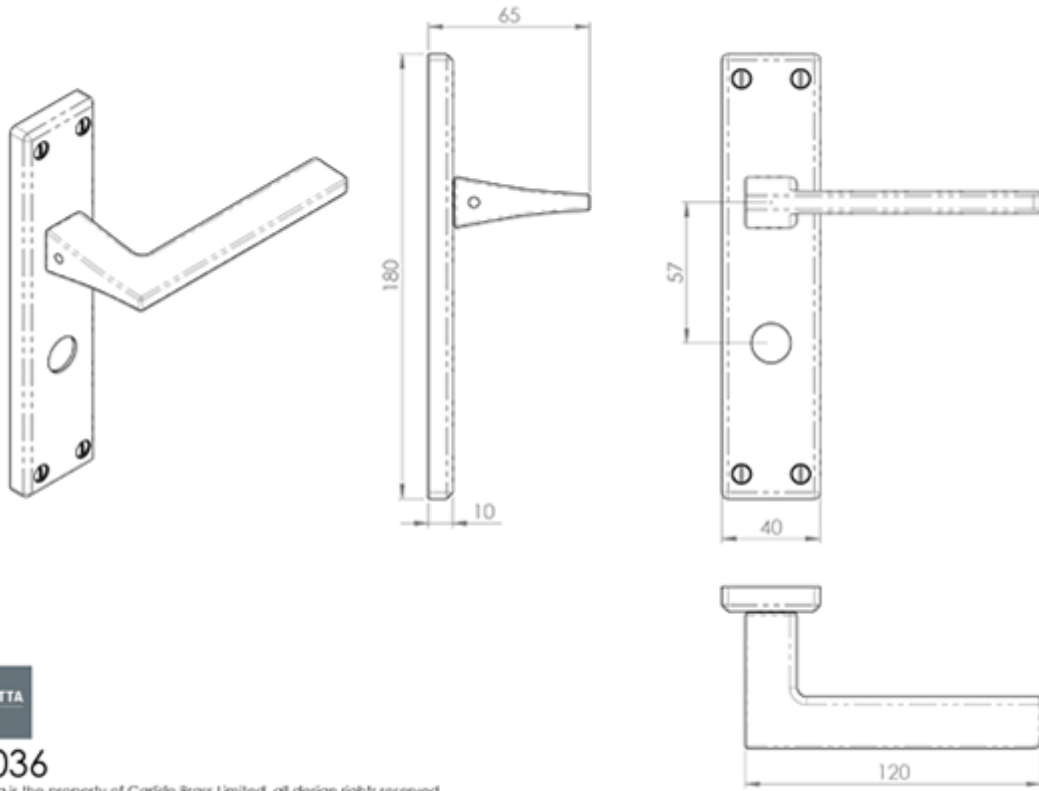

Serozzetta Zone Lever on WC Backplate

Product Images

Description

Lever on bathroom backplate. A modern sleek flat straight lever on a rectangular backplate. It features clean, straight lines, specifically on the blade-like lever, and the back plate has a clean rectangular shape complimenting the lever. This door handle would look fantastic in a modern home or office. Comes with a 10 year mechanical guarantee and is Fire door rated. Suitable for domestic and commercial use.

[Click here for care instructions](#)

Technical Details

SZM036

This drawing is the property of Carislo Brass Limited, all design rights reserved

Specification

Additional Information

Short Description	Zone Lever on WC Backplate
SKU	SZM036SC
Barcode	5050245151857
Brands	Serozzetta
Finishes	Satin Chrome
Options	Bathroom
Sizes	180mm x 40mm Backplate
Technical	4,25
Line Drawings	SZM036.PDF
Unit of Sale	Pair