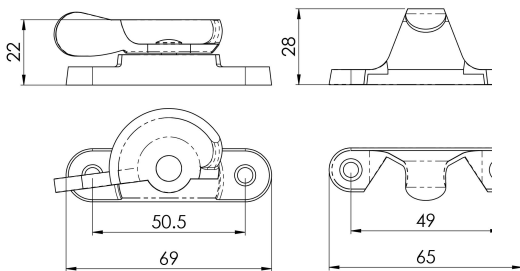

Fitch Pattern Sash Fastener

AA40 Range

A traditional style of sash window fastener. The operation of the fastener is a simple rotating action for easy opening and closing. The swivelling cam has a rising gradient lip ensuring a firm engagement the harder it is pushed. Locking version available.